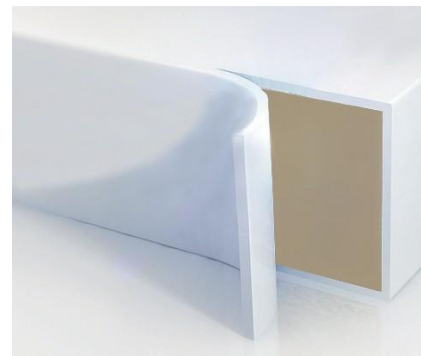

ULTRAglaZe technical

ULTRAglaZe Gloss White/Colours are 0.7mm, Gloss Metallics 0.8mm and our Matt range are 0.5mm thick acrylic pressed using PUR technology onto moisture resistant, low emission (EOMR) MDF. 10 year limited warranty against delamination and UV discolouration is provided.

See our website www.ultraglaze.co.nz for Care & Maintenance guide and technical information.